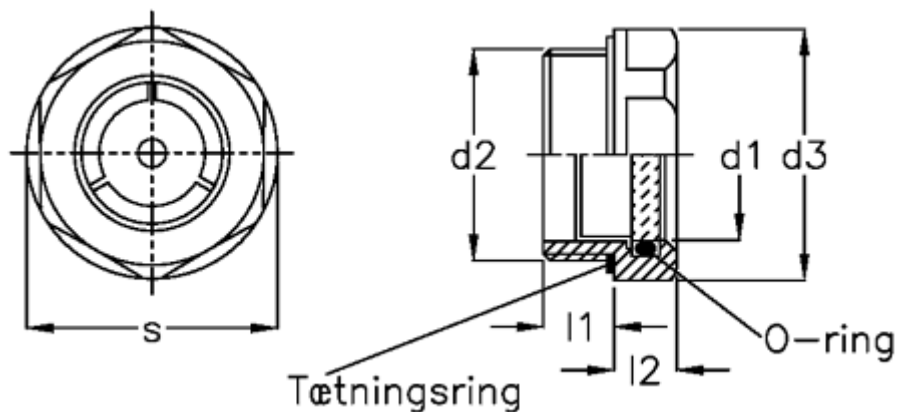

Data Sheet

Article number: 2074311G38AS

Description: E+G Oil level sight glass GN 743-11-G3/8-AS

Measures

d1	= 11
d2	= G3/8
d3	= 22
l1	= 8
l2	= 7.5
Max pressure	= -
Max vacuum mbar	= -
s	= 20